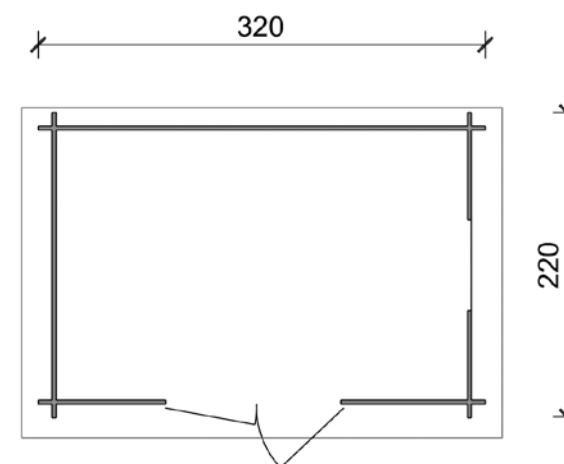

~~€ 2.219,00~~
€ 1.799,00

~~€ 2.455,00~~
€ 1.949,00

CASSETTA FLOWER PROFESSIONAL MONOFALDA CON PORTA DOPPIA + FINESTRA A LATO

Base **320x220** cm

Robusta casetta da giardino fornita in perlina sfusa d'abete naturale ad incastro spessore 28 mm, comprende pavimento con listelli di fondazione impregnati in autoclave, copertura con guaina ardesiata verde e listelli ferma guaina, finestra con anta battente e plexiglass a inglesina, porta doppia (dim.124x h 180 cm) con finestra fissa in plexiglass a inglesina e serratura tipo Yale, ferramenta per l'assemblaggio. H max 225 cm, H min 215 cm.