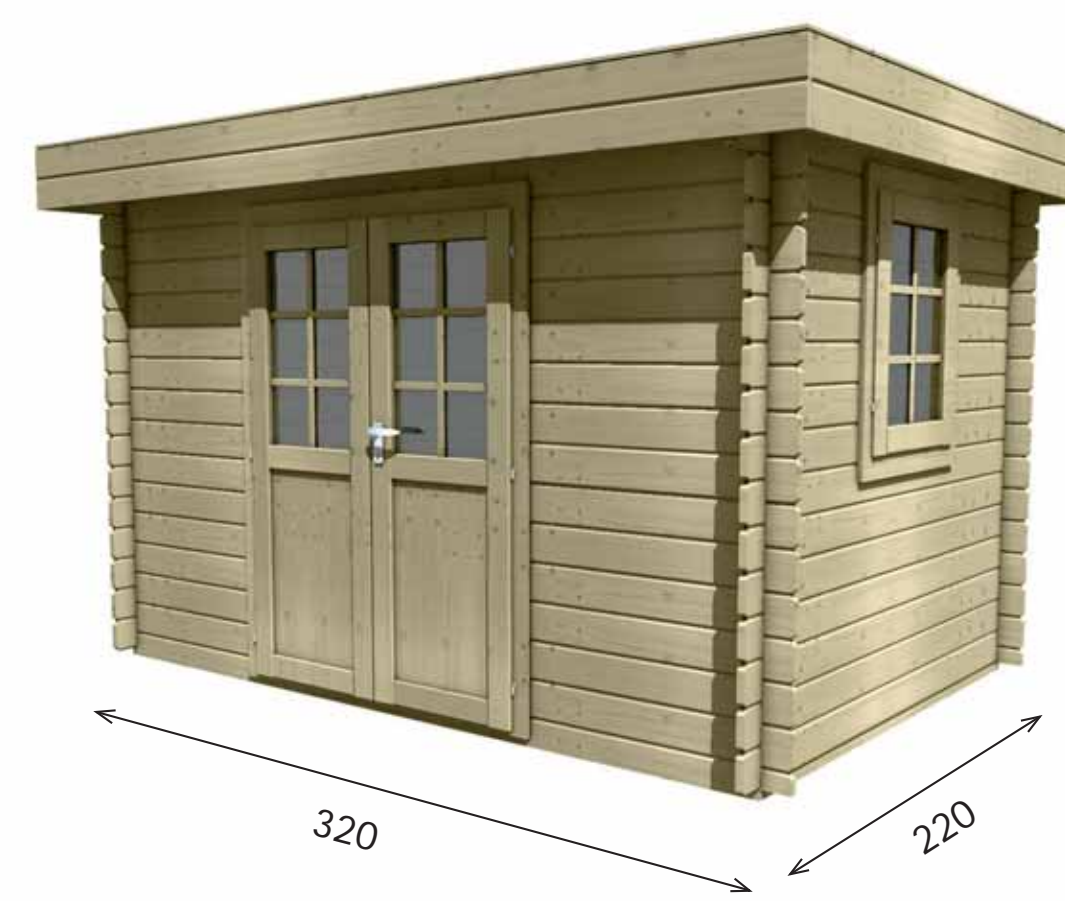

320 x 220 cm
~~€ 2.219,00~~
€ 1.689,00
Codice 62365

*1 Plus di
Flower Professional*

Altezza massima maggiore (cm 240) grazie all'aggiunta di un ulteriore giro completo di perline ad incastro

Altezza utile maggiore (cm 209 invece di cm 187) per aumentare la capienza interna

Guaina ardesiata sp. 4 mm colore verde

Incastro BLOCKHAUS su perlina di abete svedese da 28 mm

Struttura del serramento in finger joint per una maggiore robustezza